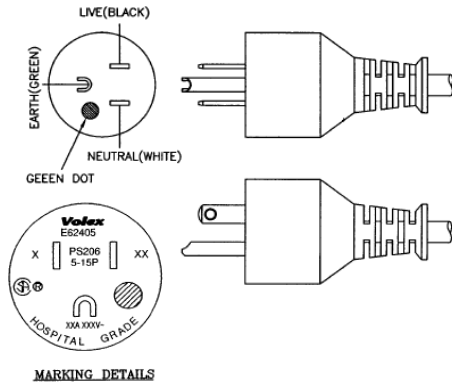

**Supply End
 Volex
 Type PS206**

**Cord
 misc.
 SJT 3 x 16AWG**

**Equipment End
 Volex
 Type VAC13KS**

| Cordset 6051.2181 | | | | | 6051.2181 | |
|--------------------------|-------------|----------------|--------------|------------------|------------------|--|
| Created date: | Created by: | Released date: | Released by: | Notification-Nr. | Index | |
| 2017-03-10 | MME | 2017-03-10 | MME | - | 00 | |