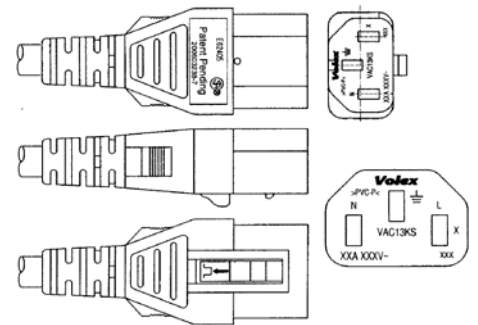

**Supply End
 Volex
 Type PS206**

**Cord
 misc.
 SJT 3 x 16AWG**

**Equipment End
 Volex
 Type VAC13KS**

| Cordset 6051.2181 | | | | | 6051.2181 | |
|--------------------------|-------------|----------------|--------------|------------------|------------------|--|
| Created date: | Created by: | Released date: | Released by: | Notification-Nr. | Index | |
| 2017-03-10 | MME | 2017-03-10 | MME | - | 00 | |