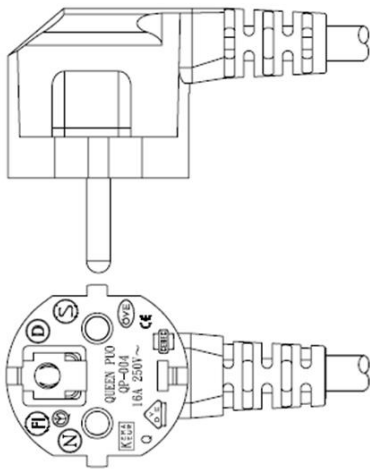

**Supply End  
 Queen Puo  
 Type QP-004**

**Cord  
 I-SHENG  
 Type H05VV-F3 G  
 1.0mm<sup>2</sup>**

**Equipment End  
 Queen Puo  
 Type QP-018**

H05VV-F 3G 1.0MM<sup>2</sup>

Cordset 6004.0225					6004.0225	
Created date:	Created by:	Released date:	Released by:	Notification-Nr.	Index	Page
09.04.2019	MME	09.04.2019	Pau	-	00	1 von 1