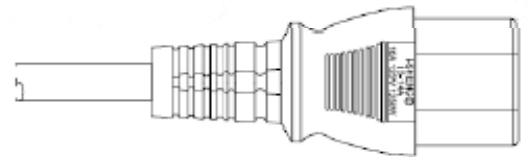

**Supply End  
 (Plug)  
 Queen Puo  
 Type QP-03**

**Cord**

**SJT 2 x 18AWG**

**Equipment End  
 (Connector)  
 Isheng  
 Type IS14A**

<b>Cordset 3-101-170</b>					<b>3-101-170</b>	
Created date:	Created by:	Released date:	Released by:	Notification-Nr.	Index	
09.01.2017	SCM	09.01.2017	SCM	-	00	