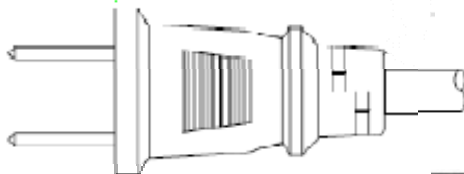

**Supply End  
 (Plug)  
 Queen Puo  
 Type QP-03**

**Cord**

**SJT 2 x 18AWG**

**Equipment End  
 (Connector)  
 Isheng  
 Type IS14A**

<b>Cordset 3-101-170</b>					<b>3-101-170</b>	
Created date:	Created by:	Released date:	Released by:	Notification-Nr.	Index	
09.01.2017	SCM	09.01.2017	SCM	-	00	