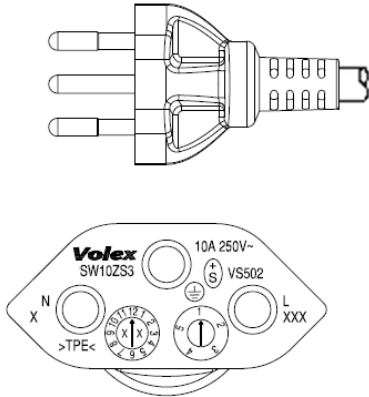

**Supply End  
 Volex  
 Type SW10ZS3**

**Cord  
 misc.  
 H05VV-F 3G 1.0mm<sup>2</sup>**

**Equipment End  
 Volex  
 Type VAC13KS**

<b>Cordset 6051.2185</b>					<b>6051.2185</b>	
Created date:	Created by:	Released date:	Released by:	Notification-Nr.	Index	
2017-03-13	MME	2017-03-13	MME	-		