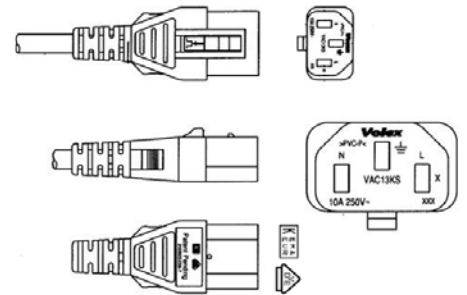

**Supply End  
 Volex  
 Type SW10ZS3**

**Cord  
 misc.  
 H05VV-F 3G 1.0mm<sup>2</sup>**

**Equipment End  
 Volex  
 Type VAC13KS**

<b>Cordset 6051.2185</b>					<b>6051.2185</b>	
Created date:	Created by:	Released date:	Released by:	Notification-Nr.	Index	
2017-03-13	MME	2017-03-13	MME	-		