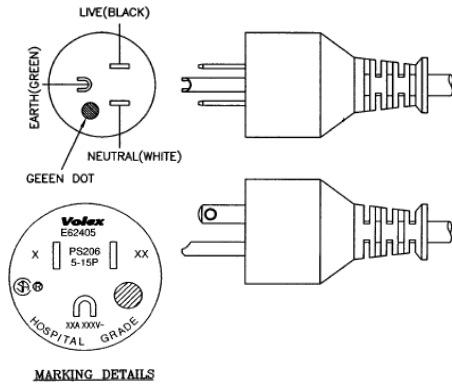

**Supply End
 Volex
 Type PS206**

**Cord
 misc.
 SJT 3 x 16AWG**

**Equipment End
 Volex
 Type VAC13KS**

Cordset 3-100-522					3-100-522	
Created date:	Created by:	Released date:	Released by:	Notification-Nr.	Index	
2017-03-13	MME	2017-03-13	MME	-	00	