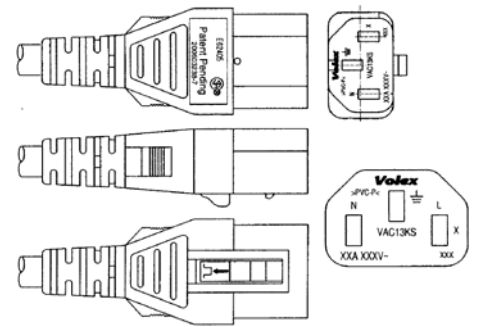

**Supply End
 Volex
 Type PS206**

**Cord
 misc.
 SJT 3 x 16AWG**

**Equipment End
 Volex
 Type VAC13KS**

Cordset 3-100-522					3-100-522	
Created date:	Created by:	Released date:	Released by:	Notification-Nr.	Index	
2017-03-13	MME	2017-03-13	MME	-	00	