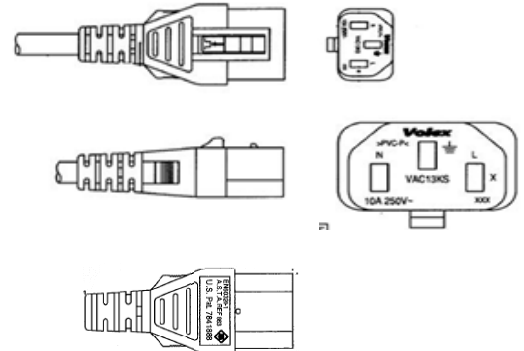

Supply End
 Plug
 Volex
MP5004

Cord
 misc.
H05VV-F 3G 1.0mm²

Equipment End
 Connector
 Volex
VAC13KS

Cordset 6051.2158					6051.2158	
Created date:	Created by:	Released date:	Released by:	Notification-Nr.	Index	
17.01.2014	Pau	30.09.2016	Scm	-	01	