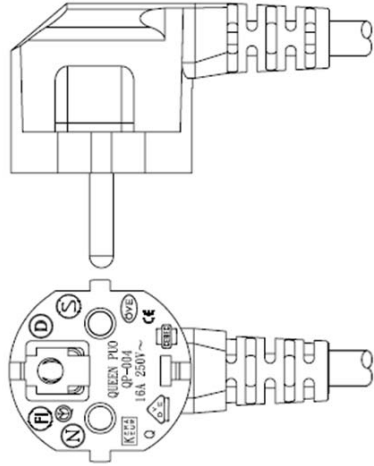

**Supply End
 Queen Puo
 Type QP-004**

**Cord
 I-SHENG
 Type H05VV-F3 G 1.0mm²**

**Equipment End
 Queen Puo
 Type QP-007**

Cordset 6004.0215					6004.0215	
Created date:	Created by:	Released date:	Released by:	Notification-Nr.	Index	Page
09.06.2011	MME	09.06.2011	Pau	-	00	1 von 1