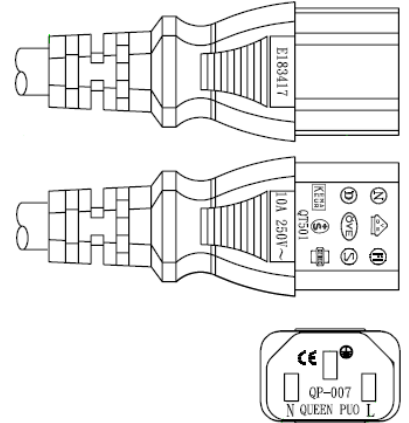

**Supply End
 Queen Puo
 Type QP-004**

**Cord
 I-SHENG
 Type H05VV-F3 G 1.0mm²**

**Equipment End
 Queen Puo
 Type QP-007**

Cordset 6004.0215					6004.0215	
Created date:	Created by:	Released date:	Released by:	Notification-Nr.	Index	Page
09.06.2011	MME	09.06.2011	Pau	-	00	1 von 1